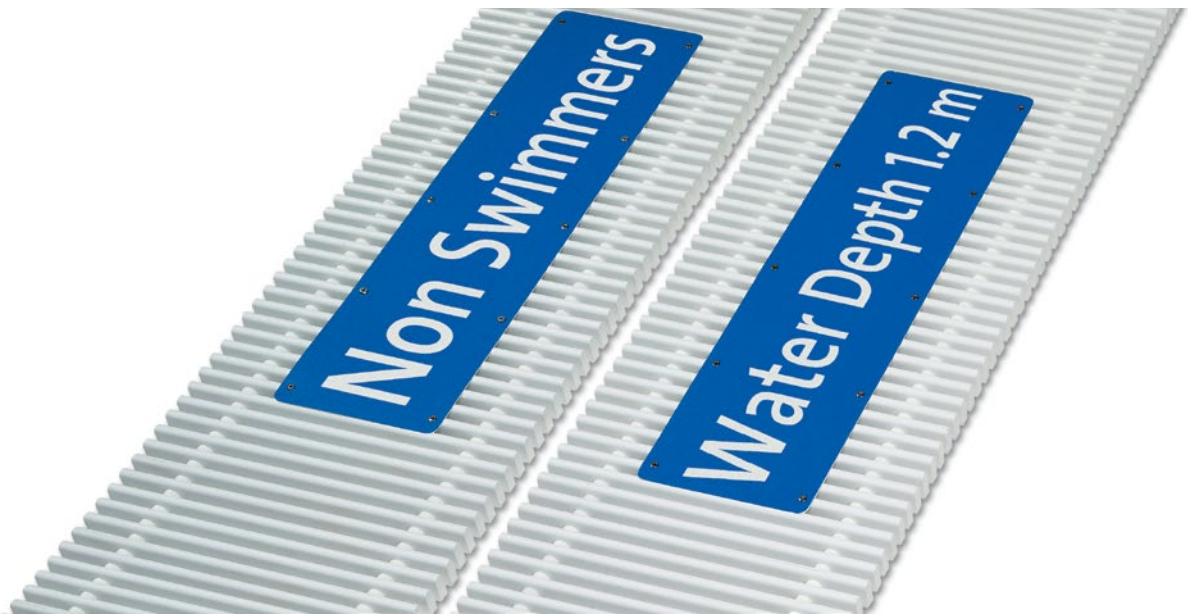

### Model Typ XL

#### Description

Blue signs in size XL (logo: 150 x 590 mm) with rounded corners and white engraved typeface. The signs are recessed flush with the surface of the swimming pool grate by milling and securely attached to the grate.

## Model Typ XL

<b>Material</b>	High-quality plastic
<b>Finish</b>	Rough (structured)
<b>Height of lettering</b>	80
<b>Material thickness</b>	3.2
<b>Examples of lettering</b>	Swimmers Non-swimmers Adventure pools Water depth etc.